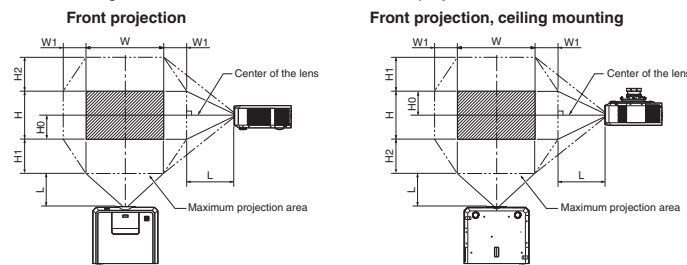

Screen Size and Projection Distance

Refer to the following table to determine the screen size and projection distance.

■XL7000U / XL7100U

Diagonal Size	Screen (XGA 4:3)			Distance from Screen		Default Height Projected Image (HO)	Movable V Position from Default Position			Movable H Position from Default Position													
	Width	Height	Shortest (Wide)	Longest (Tall)	Down		Up	Down	Up	Left	Right	Left	Right										
40	102	32	81	24	61	4.6	1.2	8.5	2.1	-12	-30	14	0	→ 14	37	0	→ 37	10	0	→ 10	24	0	→ 24
60	152	48	122	36	91	7.0	1.8	12.8	3.2	-18	-46	22	0	→ 22	55	0	→ 55	14	0	→ 14	37	0	→ 37
80	203	64	163	48	122	9.4	2.4	17.1	4.3	-24	-61	29	0	→ 29	73	0	→ 73	19	0	→ 19	49	0	→ 49
100	254	80	203	60	152	11.8	3.0	21.4	5.4	-30	-76	36	0	→ 36	91	0	→ 91	24	0	→ 24	61	0	→ 61
150	381	120	305	90	229	17.7	4.5	32.2	8.2	-45	-114	54	0	→ 54	137	0	→ 137	36	0	→ 36	91	0	→ 91
200	508	160	406	120	305	23.7	6.0	43.0	10.9	-60	-152	72	0	→ 72	183	0	→ 183	48	0	→ 48	122	0	→ 122
250	635	200	508	150	381	29.7	7.5	53.8	13.7	-75	-191	90	0	→ 90	229	0	→ 229	60	0	→ 60	152	0	→ 152
300	762	240	610	180	457	35.7	9.1	64.6	16.4	-90	-229	108	0	→ 108	274	0	→ 274	72	0	→ 72	183	0	→ 183

■WL7050U / WL7200U

Diagonal Size	Image (WXGA 16:10)			Distance from Screen		Default Height Projected Image (HO)	Movable V Position from Default Position			Movable H Position from Default Position													
	Width	Height	Shortest (Wide)	Longest (Tall)	Down		Up	Down	Up	Left	Right	Left	Right										
40	102	34	86	21	54	4.8	1.2	8.9	2.3	-11	-27	15	0	→ 15	38	0	→ 38	10	0	→ 10	26	0	→ 26
60	152	51	129	32	81	7.3	1.9	13.4	3.4	-16	-40	22	0	→ 22	57	0	→ 57	15	0	→ 15	39	0	→ 39
80	203	68	172	42	108	9.9	2.5	18.0	4.6	-21	-54	30	0	→ 30	75	0	→ 75	20	0	→ 20	52	0	→ 52
100	254	85	215	53	135	12.4	3.1	22.5	5.7	-26	-67	37	0	→ 37	94	0	→ 94	25	0	→ 25	65	0	→ 65
150	381	127	323	79	202	18.7	4.7	33.8	8.6	-40	-101	56	0	→ 56	141	0	→ 141	38	0	→ 38	97	0	→ 97
200	508	170	431	106	269	24.9	6.3	45.2	11.5	-53	-135	74	0	→ 74	188	0	→ 188	51	0	→ 51	129	0	→ 129
250	635	212	538	132	337	31.2	7.9	56.5	14.4	-66	-168	93	0	→ 93	236	0	→ 236	64	0	→ 64	162	0	→ 162
300	762	254	646	159	404	37.5	9.5	67.9	17.2	-79	-202	111	0	→ 111	283	0	→ 283	76	0	→ 76	194	0	→ 194

■UL7400U

Diagonal Size	Image (WUXGA 16:10)			Distance from Screen		Default Height Projected Image (HO)	Movable V Position from Default Position			Movable H Position from Default Position													
	Width	Height	Shortest (Wide)	Longest (Tall)	Down		Up	Down	Up	Left	Right	Left	Right										
40	102	34	86	21	54	4.8	1.2	8.9	2.3	-11	-27	13	0	→ 13	32	0	→ 32	10	0	→ 10	26	0	→ 26
60	152	51	129	32	81	7.3	1.9	13.4	3.4	-16	-40	19	0	→ 19	45	0	→ 45	15	0	→ 15	39	0	→ 39
80	203	68	172	42	108	9.7	2.5	17.7	4.5	-21	-54	25	0	→ 25	65	0	→ 65	20	0	→ 20	52	0	→ 52
100	254	85	215	53	135	12.2	3.1	22.2	5.6	-26	-67	32	0	→ 32	81	0	→ 81	25	0	→ 25	65	0	→ 65
150	381	127	323	79	202	18.6	4.7	33.4	8.5	-40	-101	48	0	→ 48	121	0	→ 121	38	0	→ 38	97	0	→ 97
200	508	170	431	106	269	24.6	6.3	44.6	11.9	-53	-135	64	0	→ 64	162	0	→ 162	51	0	→ 51	129	0	→ 129
250	635	212	538	132	337	30.8	7.8	55.9	14.2	-66	-168	79	0	→ 79	202	0	→ 202	64	0	→ 64	162	0	→ 162
300	762	254	646	159	404	37.1	9.4	67.1	17.0	-79	-202	95	0	→ 95	242	0	→ 242	76	0	→ 76	194	0	→ 194