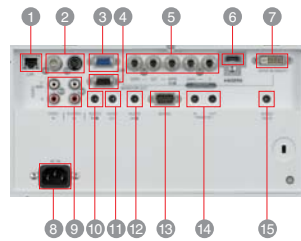

New XL7000U/XL7100U/WL7050U/WL7200U/UL7400U

Connection Terminals

- 1 LAN (RJ-45)
- 2 Video / S-Video
- 3 PC/Component video in-1
- 4 Monitor out
- 5 PC/Component video in-2
- 6 HDMI
- 7 DVI-D in (HDCP)
- 8 Power in (3-pin with earth terminal)
- 9 Audio in [RCA (L/R)]
- 10 Audio in-1
- 11 Audio out
- 12 Audio in-2
- 13 Serial RS-232C (I/O)
- 14 Remote in/out
- 15 Audio DVI-D

Dimensions (unit: mm)

* The lens focal point is the default set at the time of shipment from the factory.

Options

Eco Changes is the Mitsubishi Electric Group's environmental statement, and expresses the Group's stance on environmental management. Through a wide range of businesses, we are helping contribute to the realization of a sustainable society.

Specifications