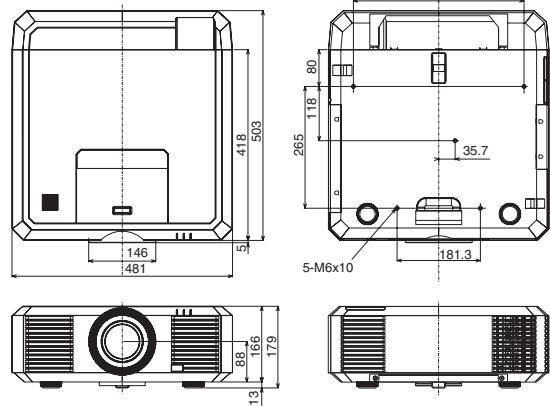

Dimensions (unit: mm)

* The lens focal point is the default set at the time of shipment from the factory.