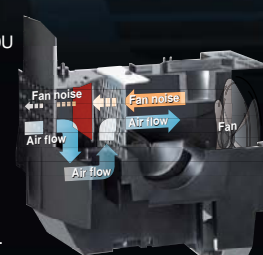

User Logo Projection

A user-created image (logo, picture, etc.) can be loaded into the projector and used as the start-up image or the stand-by screen.

Environmentally Friendly

In order to lessen our impact on natural resources, we have engineered specific eco-friendly features including:

- **Low Standby Power**
  When in Standby mode, the projector consumes less than 1Watt* of power
- **Recycled Paper**
  The carton, and all paper materials within are made from recycled paper
- **Eco-friendly design**
  The use of lead-free solder further minimizes impact on the environment