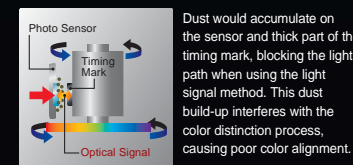

Previous color wheel