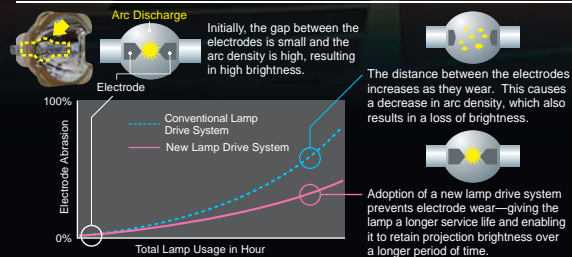

New Lamp Drive System

Up until now, the electrodes in the lamp deteriorated quicker when using the projector for extended periods of time, resulting in a loss of brightness. These projectors incorporate an optical design that optimizes lamp operation to realize a lamp drive that makes it possible to stabilize the shape of the electrode during long-term use. As a result, the maximum lamp service life is obtained for every projection mode and loss in projection brightness is extended over a longer period of time.

User Friendly

Ultra - quiet 26dBA Operation

The fan noise from a projector can be annoying during a presentation or videoconference—but with the adoption of a hermetically sealed color wheel and improved air duct path, that's a thing of the past.

The WD3300U and XD3200U have a significantly low fan noise of only 26dBA (lamp in Low mode). As a result, audiences can enjoy presentations and conferences without the distraction of projector noise.