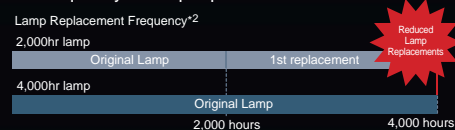

The New WD3300U and XD3200U Comfort Redefined

Large-screen reproduction of high-quality images. Breathtaking and powerful.

But image quality is not the only improvement to our large-screen projectors.

Mitsubishi Electric's new projectors are designed for easy installation and maintenance,

superior operability and a comfortable viewing experience.

Welcome to the future of high-lumen projectors.

New **WD3300U** 4000 lm WXGA

XD3200U 4500 lm XGA

MADE IN JAPAN

Operation simplified with Mitsubishi Electric's user-friendly design

Low Maintenance & High Durability

New Color Wheel System

Dust would easily accumulate on the color wheel sensors of previous models. However, the sensor is now mounted in the rotary shaft motor casing, which is almost fully enclosed, making it much more resistant to dust.

Previous color wheel

New color wheel

Filter free

DLP™ projectors are virtually airtight, therefore an intake filter isn't needed, eliminating the need for filter changing and ultimately lowering overall cost.

Long 4000hr Lamp Life

The WD3300U/XD3200U has a lamp temperature controlling system that enables an estimated lamp life of up to 4000hours.*1 Long-life lamps make dramatic reductions in overall cost of ownership by reducing the frequency of lamp replacement.

Side Access Lamp & Center Lens Designs

The lamp can be accessed from the side of the projector, simplifying the replacement process, as the projector does not have to be turned around when sitting on a shelf or turned over when suspended from the ceiling. The center-set lens design makes set-up easy since the projector lens need only be aligned with the center of the screen.

Quick Lens Change