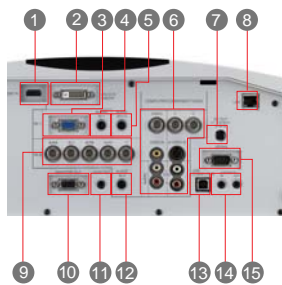

Input and Output Terminals

1. HDMI terminal
2. DVI-D (HDCP) terminal (DVI-D 24-pin)
3. Computer / Component Video IN-1 terminal
4. Audio IN-1 terminal (Mini jack)
5. Audio DVI-D terminal (Mini jack)
6. Video IN / Audio IN terminal
7. DC OUT [5V 1.5A (Max)]
8. LAN(RJ-45) terminal
9. Computer / Component Video IN-2 terminals
10. Monitor OUT terminal (Mini D-SUB 15-pin)
11. Audio OUT terminal (Mini jack)
12. Audio IN-2 terminal (Mini jack)
13. USB (Computer) terminal
14. Remote IN / OUT
15. Serial terminal (D-SUB 9-pin)

Specifications	
Model	WD3300U XD3200U
Display Technology	0.65" 1-Chip DMD 0.7" 1-Chip DMD
Resolution	1280x800 (Total 1,024,000 pixels) 1024x768 (Total 786,432 pixels)
Brightness	4000lm 4500lm
Contrast	2300 : 1 (on / off) 2500 : 1 (on / off)
Picture Size	40" ~ 300"
Projection lens	f=24.5-33.1mm, F=2.0-2.4
Offset axis	10 : -1 10 : 0
Throw Ratio	1.7 ~ 2.4
Source Lamp	264W (Shut-off Time 4000hr) with Low Mode 330W (Shut-off Time 2000hr) with Standard Mode
Computer Compatibility	640x400 ~ 1600x1200 True: 1280x800, Sync on Green available 640x480 ~ 1600x1200 True: 1024x768, Sync on Green available
Video Compatibility	NTSC / NTSC4.43 / PAL (including PAL-M, N) / SECAM / PAL-60, Component Video: 480i/p (525i/p), 576i/p (625i/p), 720p (750p 50/60Hz), 1080i (1125i 50/60Hz), 1080p (1125p 50/60Hz), SCART (RGB+1V sync)
Pc Input Terminals	mini D-sub 15pinx1, 5 BNCx1, DVI-D (with HDCP)x1 Audio: stereo mini jack(ø3.5mm)x3
Video Input Terminals	Video: HDMI(ver.1.2)x1, RCAx1 or BNCx1, S-Video(4pin)x1 or S-Video Y/C(BNC) Audio: RCA (L, R)x2
Output Terminals	RGB: mini D-sub 15pinx1, DC Out: 5V 1.5A (MAX) Audio: stereo mini jack (ø3.5mm)x1
Communication Terminals	LAN (RJ-45)x1, RS-232C-D-sub 9pinx1, USBx1 (Mouse control), Wired remote in: stereo mini jack (ø3.5mm)x1 Wired remote out: stereo mini jack (ø3.5mm)x1
Audio Speaker	10W mono
Fan Noise	26dBA (Lamp Low Mode)
Dimensions(WxHxD)	450x187x373mm/17.7x7.4x14.7 in (excluding terminal cover)
Weight	10.3kg /22.7lbs (excluding detachable terminal cover)
Power Supply	AC100 - 240V, 50/60Hz
Optional Accessories	Lamp: VLT-XD3200LP Lens: OL-XD2000SZ, OL-XD2000LZ, OL-XD2000TZ, OL-XD2000FR
Warranty	3-Years Parts/Labor, 3-Years Express Replacement Assistance, 1-Year or 500 hours lamp warranty (whichever comes first)

unctionality Unlike Any Other ~