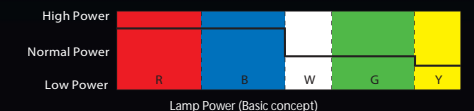

The New WD3300U and XD3200U Comfort Redefined

Large-screen reproduction of high-quality images. Breathtaking and powerful.

But image quality is not the only improvement to our large-screen projectors.

Mitsubishi Electric's new projectors are designed for easy installation and maintenance,

superior operability and a comfortable viewing experience.

Welcome to the future of high-lumen projectors.

New **WD3300U** 4000 lm WXGA

XD3200U 4500 lm XGA

MADE IN JAPAN

Operation simplified with Mitsubishi Electric's user-friendly design

Low Maintenance & High Durability

New Color Wheel System

Dust would easily accumulate on the color wheel sensors of previous models. However, the sensor is now mounted in the rotary shaft motor casing, which is almost fully enclosed, making it much more resistant to dust.

Previous color wheel

New color wheel

Filter free

DLP™ projectors are virtually airtight, therefore an intake filter isn't needed, eliminating the need for filter changing and ultimately lowering overall cost.

Long 4000hr Lamp Life

The WD3300U/XD3200U has a lamp temperature controlling system that enables an estimated lamp life of up to 4000hours.*1 Long-life lamps make dramatic reductions in overall cost of ownership by reducing the frequency of lamp replacement.

Side Access Lamp & Center Lens Designs

The lamp can be accessed from the side of the projector, simplifying the replacement process, as the projector does not have to be turned around when sitting on a shelf or turned over when suspended from the ceiling. The center-set lens design makes set-up easy since the projector lens need only be aligned with the center of the screen.

Quick Lens Change