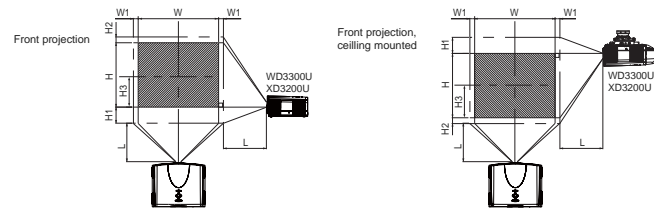

Screen Size and Projection Distance / Optional Lenses

Refer to the following table to determine the screen size.